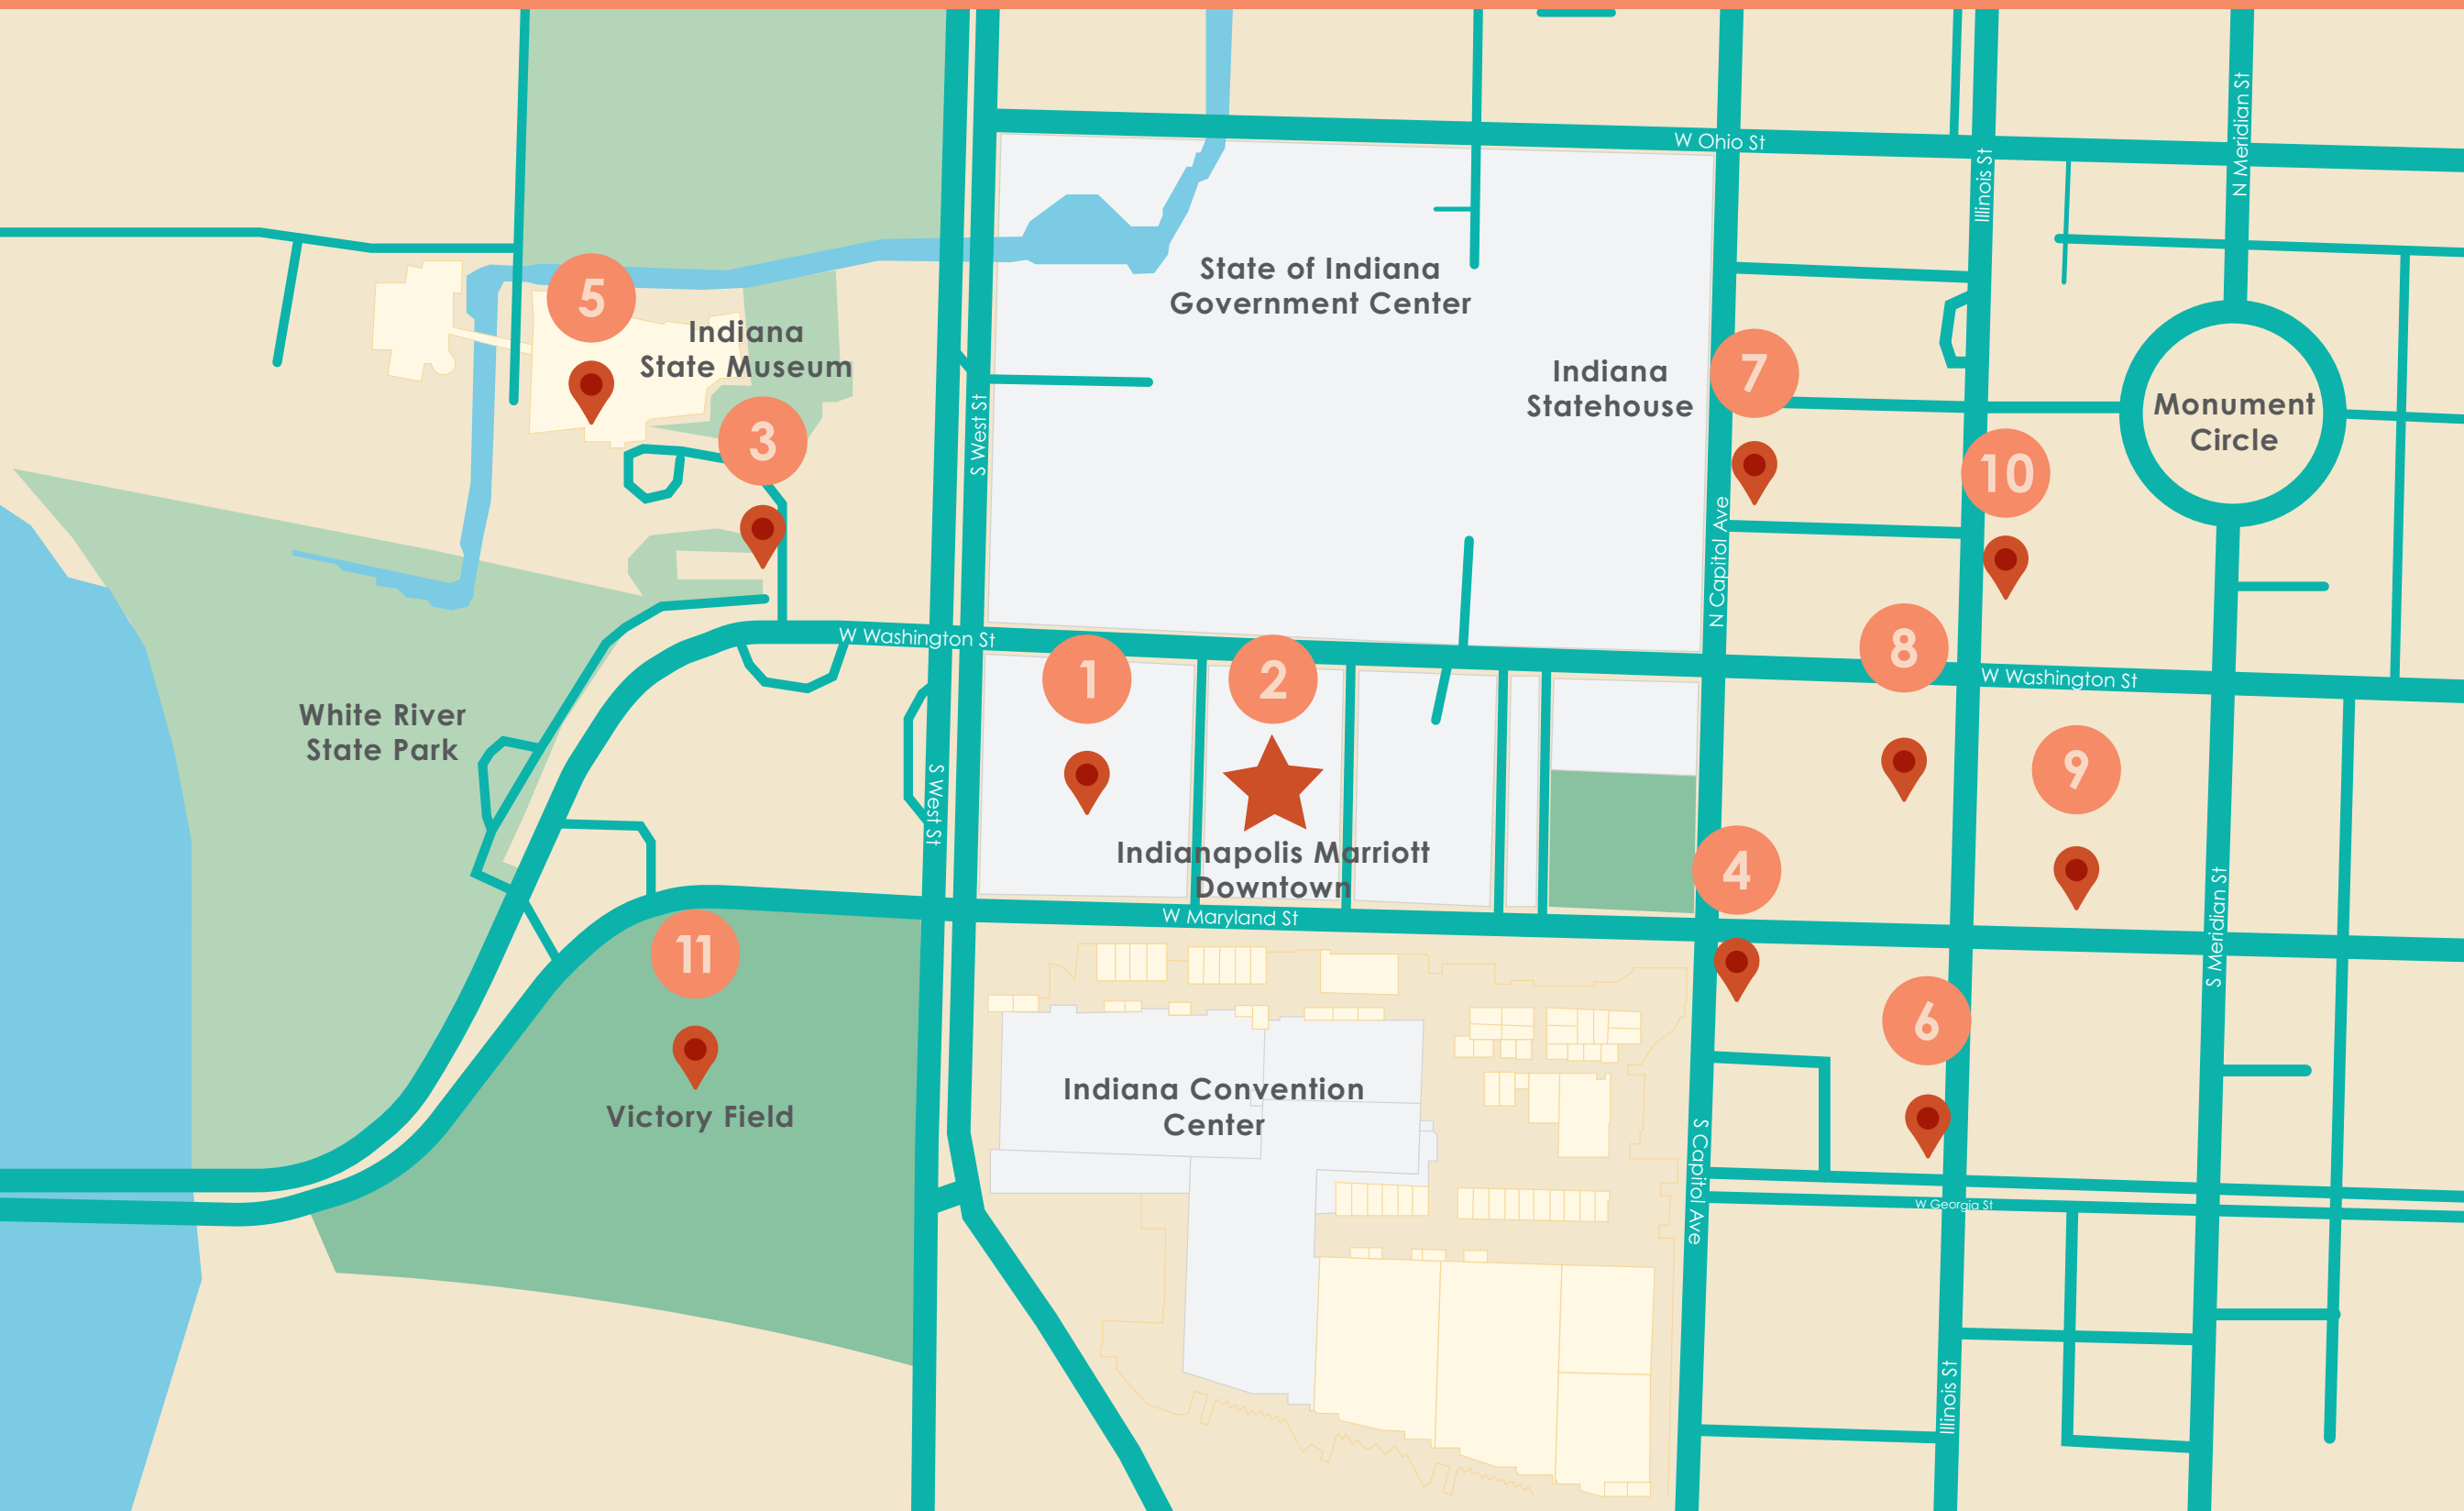

Event Parking Map

KEY

- | | |
|---|--|
| 1 Government Lot - \$15/car, limited to 15 spots | 7 Denison Parking, Inc. - Court Street Garage - 33 N Capitol Ave |
| 2 Indianapolis Marriott Downtown Garage - 350 W. Maryland St. | 8 PNC Center Garage - 101 W Washington St. |
| 3 Capitol Commons Garage - 284 W. Washington St. | 9 Circle Center - Red Garage - 20 W Maryland St. |
| 4 Plaza Park Garage - 109 S. Capitol Ave. | 10 Circle Block Garage - 25 N Illinois St. |
| 5 White River State Park Garage - 650 West Washington Street | 11 Victory Field - 501 W Maryland St. |
| 6 Circle Center - World of Wonders Garage- 100 S Illinois St. | |