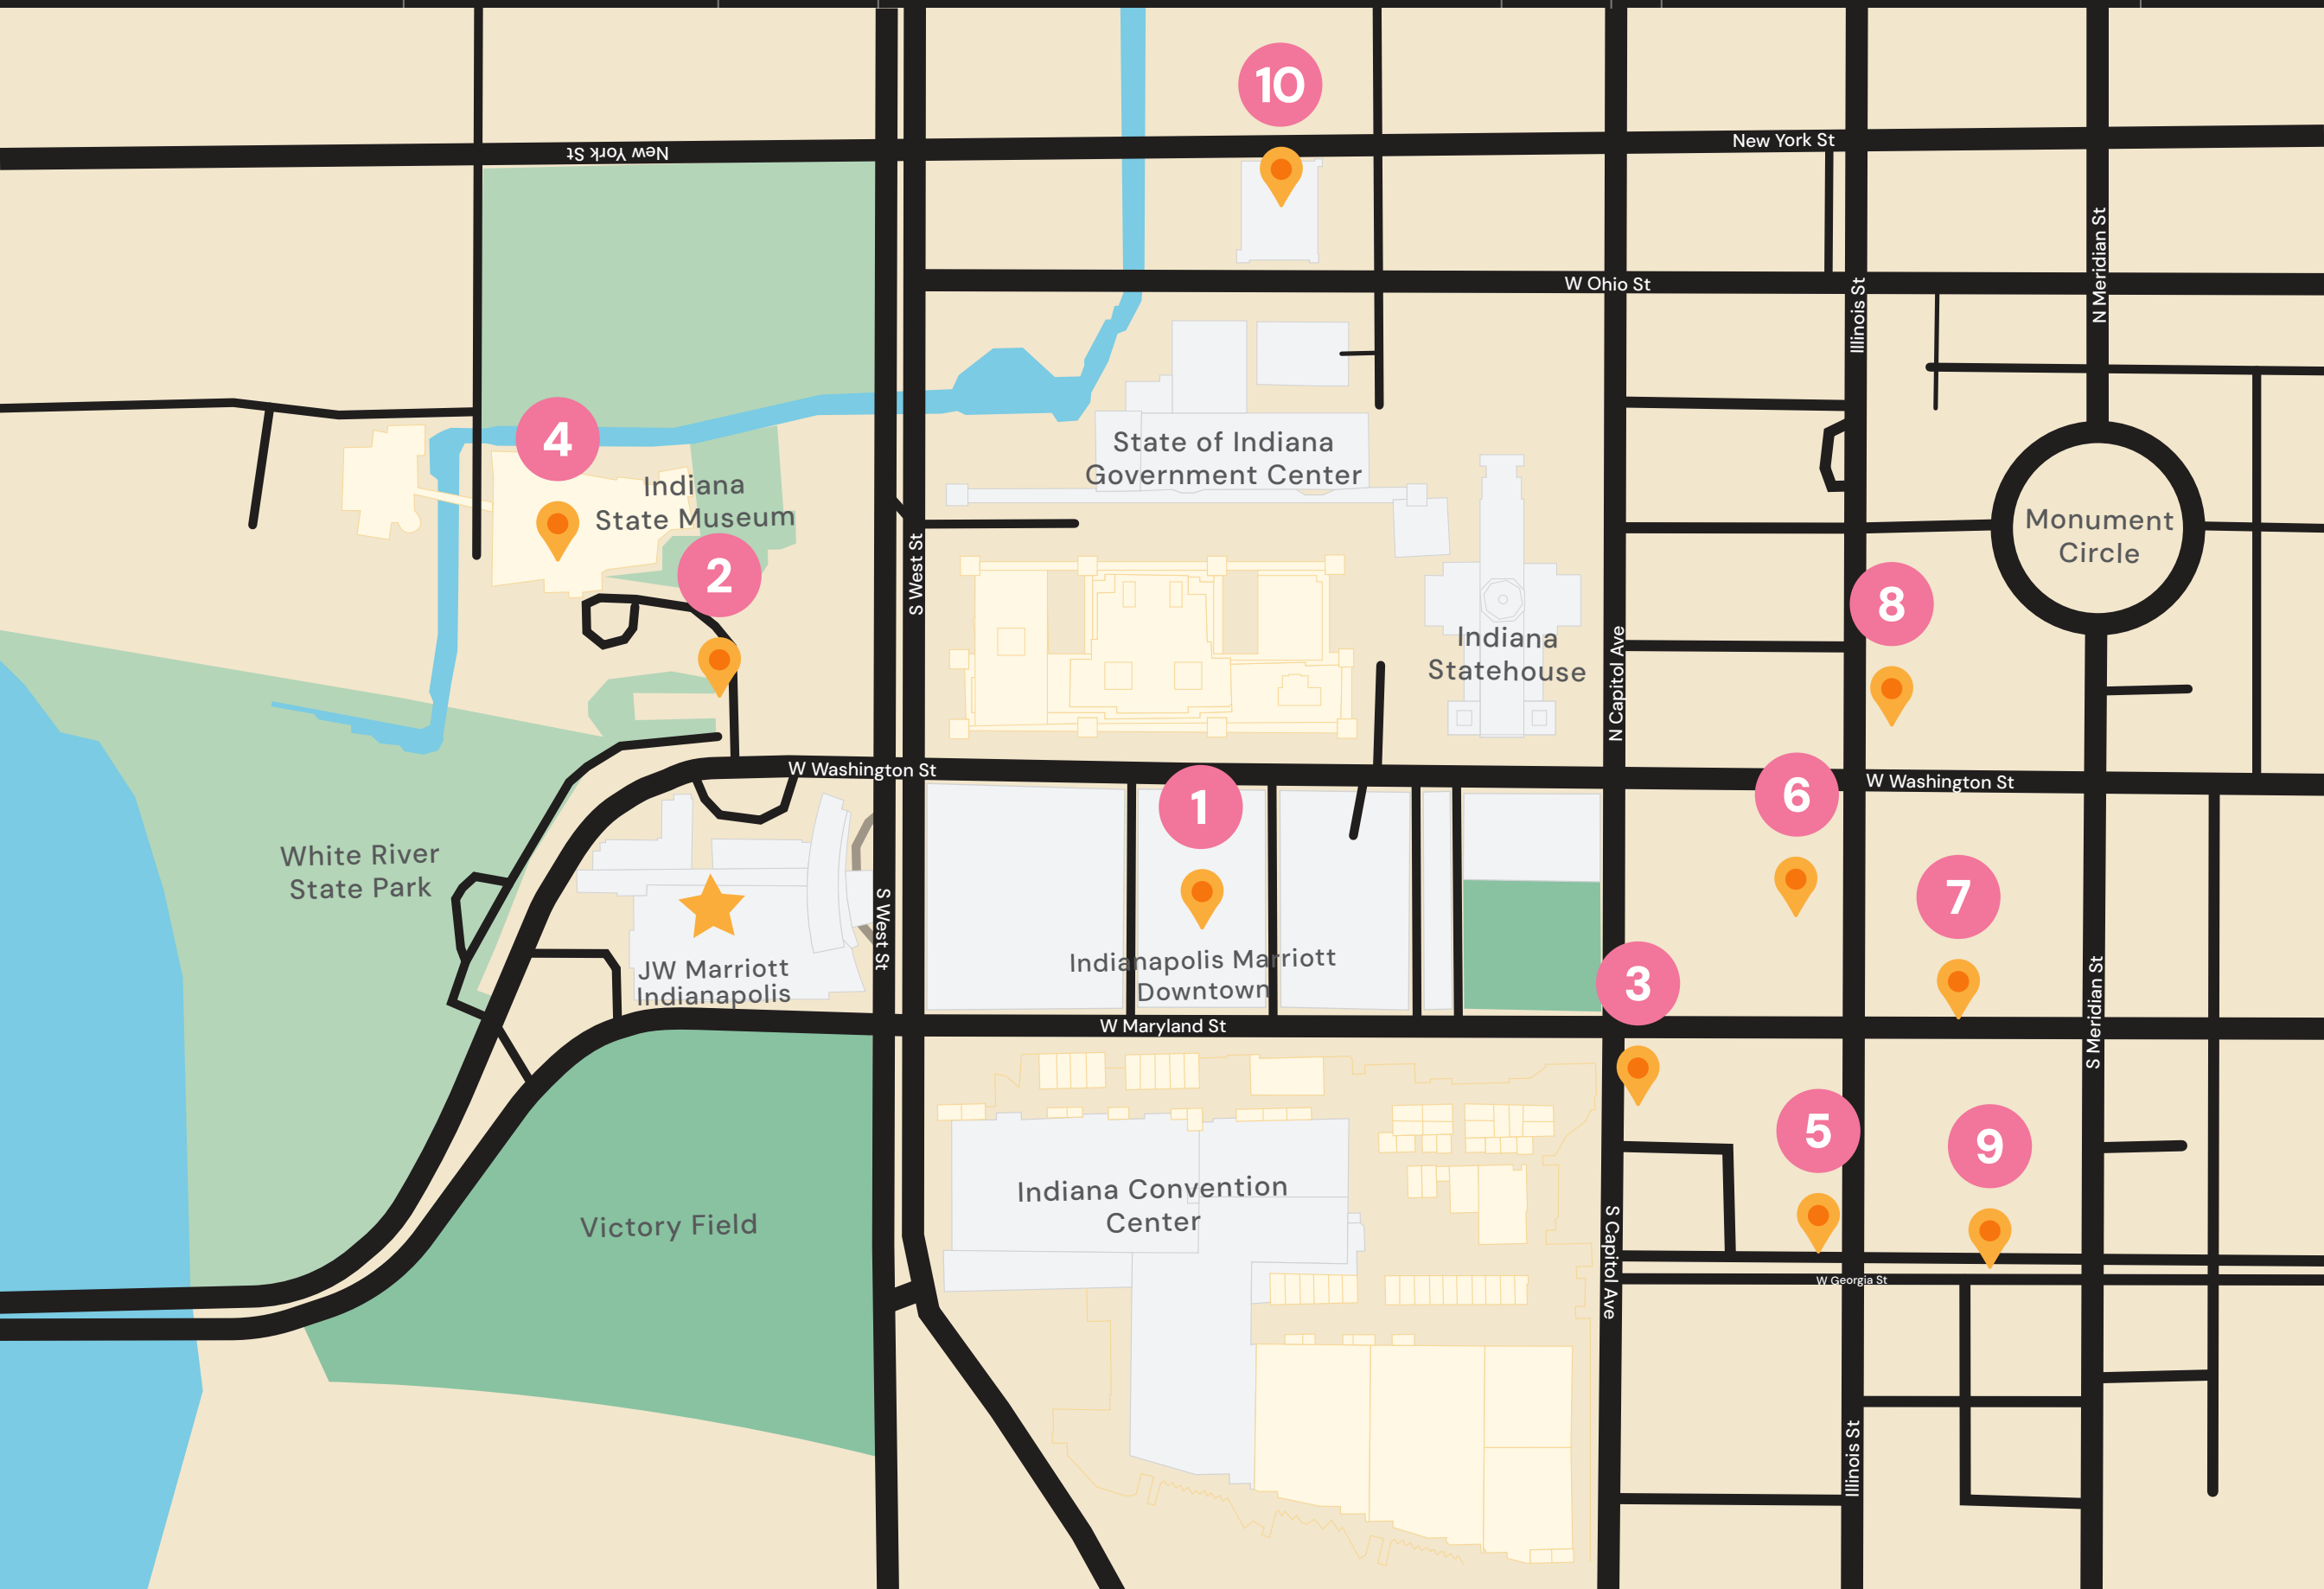

# EVENT PARKING MAP

## KEY

- 1 **Indianapolis Marriott Downtown Garage**  
350 W. Maryland St. | 5+ hours: \$47
- 2 **Capitol Commons Garage**  
284 W. Washington St. | 6 hrs - 24 hrs: \$53
- 3 **Plaza Park Garage**  
109 S. Capitol Ave. | 3 - 24 hours: \$34
- 4 **White River State Park Garage**  
650 West Washington Street | 6h - 10h: \$25

- 5 **Circle Center - World of Wonders Garage**  
100 S Illinois St. | 6+ hours: \$30
- 6 **PNC Center Garage**  
101 W Washington St. | 3 - 24 hours: \$42
- 7 **Circle Center - Red Garage**  
20 W Maryland St. | 6+ hours: \$30
- 8 **Circle Block Garage**  
25 N Illinois St. | 12 - 24 hours: \$24

- 9 **Georgia Street Blue Garage**  
26 W Georgia St. | 6+ hours: \$30
- 10 **Senate Ave Garage**  
220 N Senate Ave. | Labor of Love presale: \$15\*

\*Can purchase parking tickets during registration